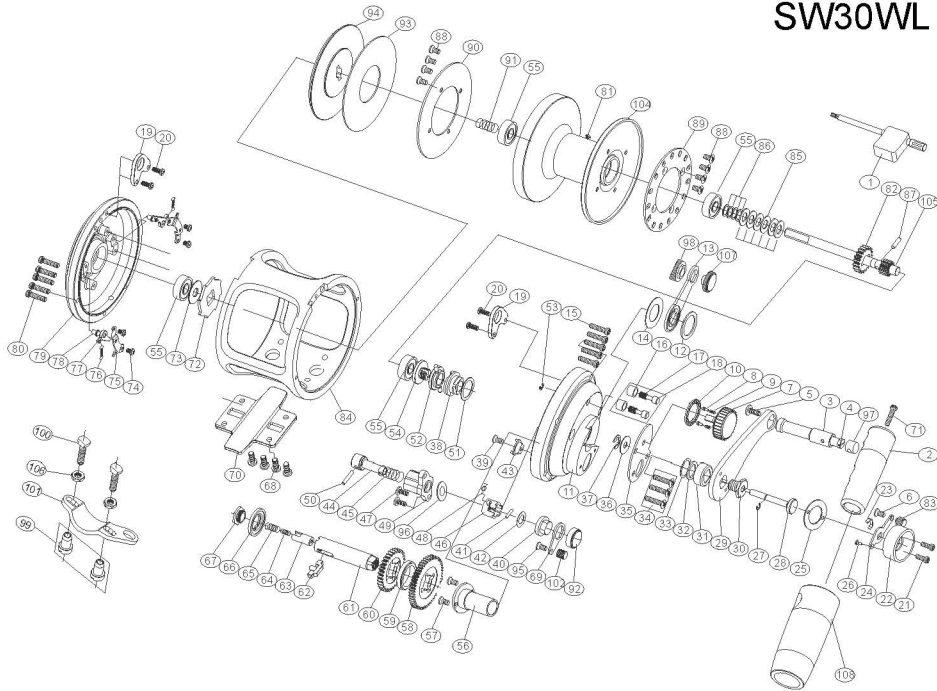

SEAWOLF Two Speed

SW30W  
SW30WL

No.	PARTSNAME	No.	PARTSNAME	No.	PARTSNAME
1	Wrench	37	"E" washer	73	Washer
2	Handle knob	38	Eccentric	74	Stopping bracket screw
3	Handle shaft cover	39	Crosspin fixed screw	75	Stopping bracket
4	T handlenail	40	Alarm lever	76	Stoppingblockspring
5	Handle knob screw	41	Alarm lever crosspin suffort	77	Anti reverse dog
6	Push slice screw	42	Spacer	78	Sound plate screw
7	Drag tension knob	43	Crosspin support	79	Left side plate
8	Soundnail	44	Alarm hammer	80	Side plate screws
9	Soundnailspring	45	Alarm spring	81	Spool nail
10	Sound silce	46	Alarm limited coat	82	Pinion gear
11	Right side cover	47	Alarm lever screw	83	Alarm lever knob
12	Drag control lever washer(B)	48	Alarm crosspin suffort	84	Frame
13	Drag control lever	49	Alarmsupport	85	Spool spring washer
14	Dragcontrol lever thrust ring	50	Alarmlevercrosspinsuffort	86	Spool washer
15	Side plate screws	51	Pre-program plate washer	87	Gear shaft pin
16	Limited bushing	52	Pre-program key	88	Spool drag screw
17	Limited spring	53	"E" washer	89	Alarm sound slice
18	Limited nail	54	Pre-program screw	90	Spool washer
19	Harness lugs	55	Ball bearing	91	Spool shaft spring
20	Haness lugs screw	56	Drive shaft cover	92	Alarm lever cap
21	Retainer screw	57	Shaft screw	93	Drag washer
22	Button basement	58	Drive gear-high speed	94	Pressure plate
23	Pushbuttonspring	59	Various speed washer	95	Push slice screw
24	Push slice	60	Drive gear-low speed	96	Alarm washer
25	Stopping slice	61	Drive shaft	97	Handle shaft retainer
26	Fixednail	62	Slide knob	98	Drag control lever
27	"E" washer	63	Slide coat	99	Fixed nuts
28	Push button shaft	64	Shaft insert spring	100	Fixed screw
29	Handle arm	65	Drive shaft spring	101	Rod clamp
30	Handle bolt	66	Friction washer	102	Alarm lever knob
31	Drive shield	67	Drive shaft screw	104	Spool
32	Thrust washer	68	Reel foot screws	105	High speed pinion gear
33	Drive shaft washer	69	Alarm lever slice	106	Fixed nuts
34	Fixedplatescrew	70	Reel foot	107	Drag control lever cap
35	Leverhub cover	71	Handle knob screw	108	Knob EVA cover
36	Dial washer	72	Anti-reverse ratchet		